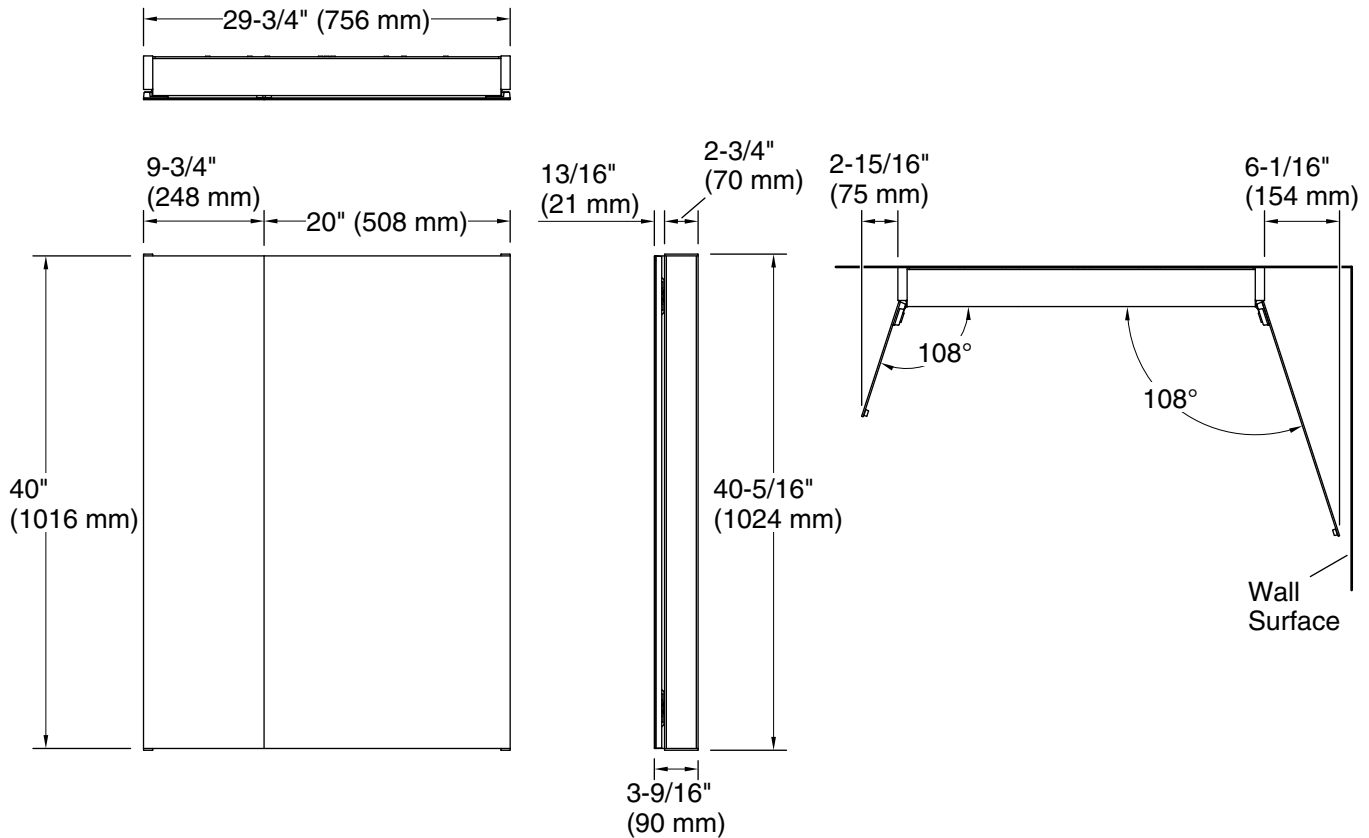

Features

- Innovative staggered shelf layout fits tall and short items.
- Deep shelves hold large containers.
- Low-profile design hugs the wall for a clean look.
- Mirror-front door with reflective mirrored interior.
- Four fixed shelves.
- Two-way adjustable hinges with 108° opening capability for easy cabinet access.

Material

- Rustproof aluminum.

Installation

- Easy surface-mount installation—no wall cutting.
- Reversible: install as left- or right-hinge swing.
- Includes mounting hardware.
- Includes two reversible side panel kits (White and Grey) to match your decor.

Color	Code	Description
-------	------	-------------

	DA1	Dark Anodized Aluminum
---	-----	------------------------

Technical Information

All product dimensions are nominal.

Vanity type: Wall-mount

Mirror type: Wall-mount

Notes

Install this product according to the installation instructions.

When determining the height of the cabinet, ensure the mirrored door will clear all obstacles (such as a faucet). A minimum distance of 3" (76 mm) is required.